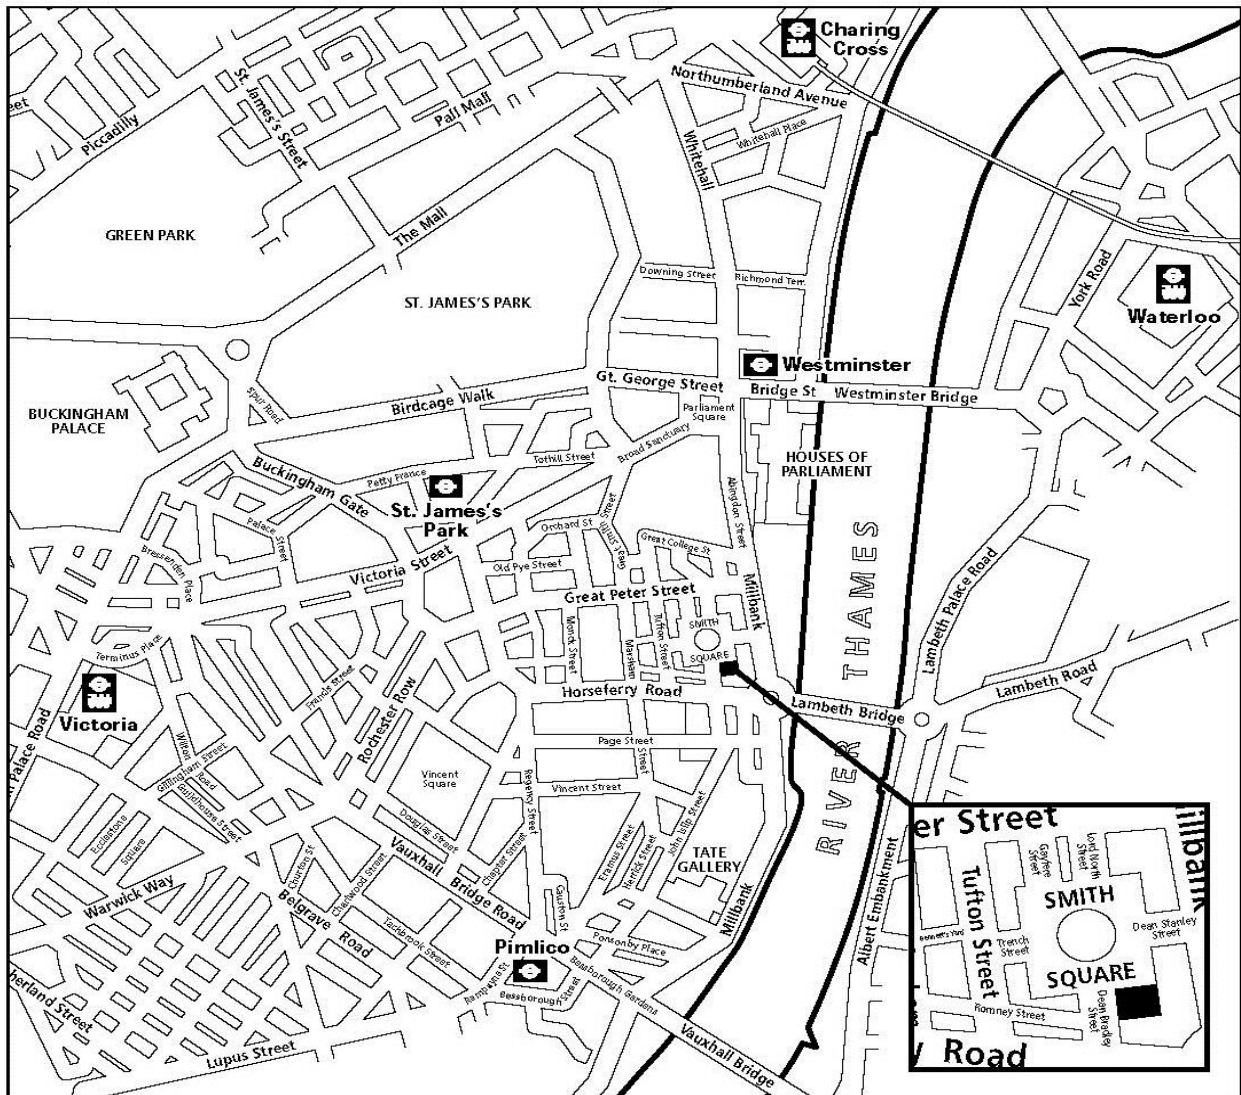

## LGA Location Map

### Public transport

**Local Government House** is well served by public transport. The nearest mainline stations are;

#### Victoria

and **Waterloo**; the local underground stations are

**St James's Park** (District and Circle Lines);

**Westminster** (District, Circle and Jubilee Lines);

and **Pimlico** (Victoria Line), all about 10 minutes walk away. Buses **3** and **87** travel along **Millbank**,

and the **507** between Victoria and Waterloo goes close by at the end of **Dean Bradley Street**.